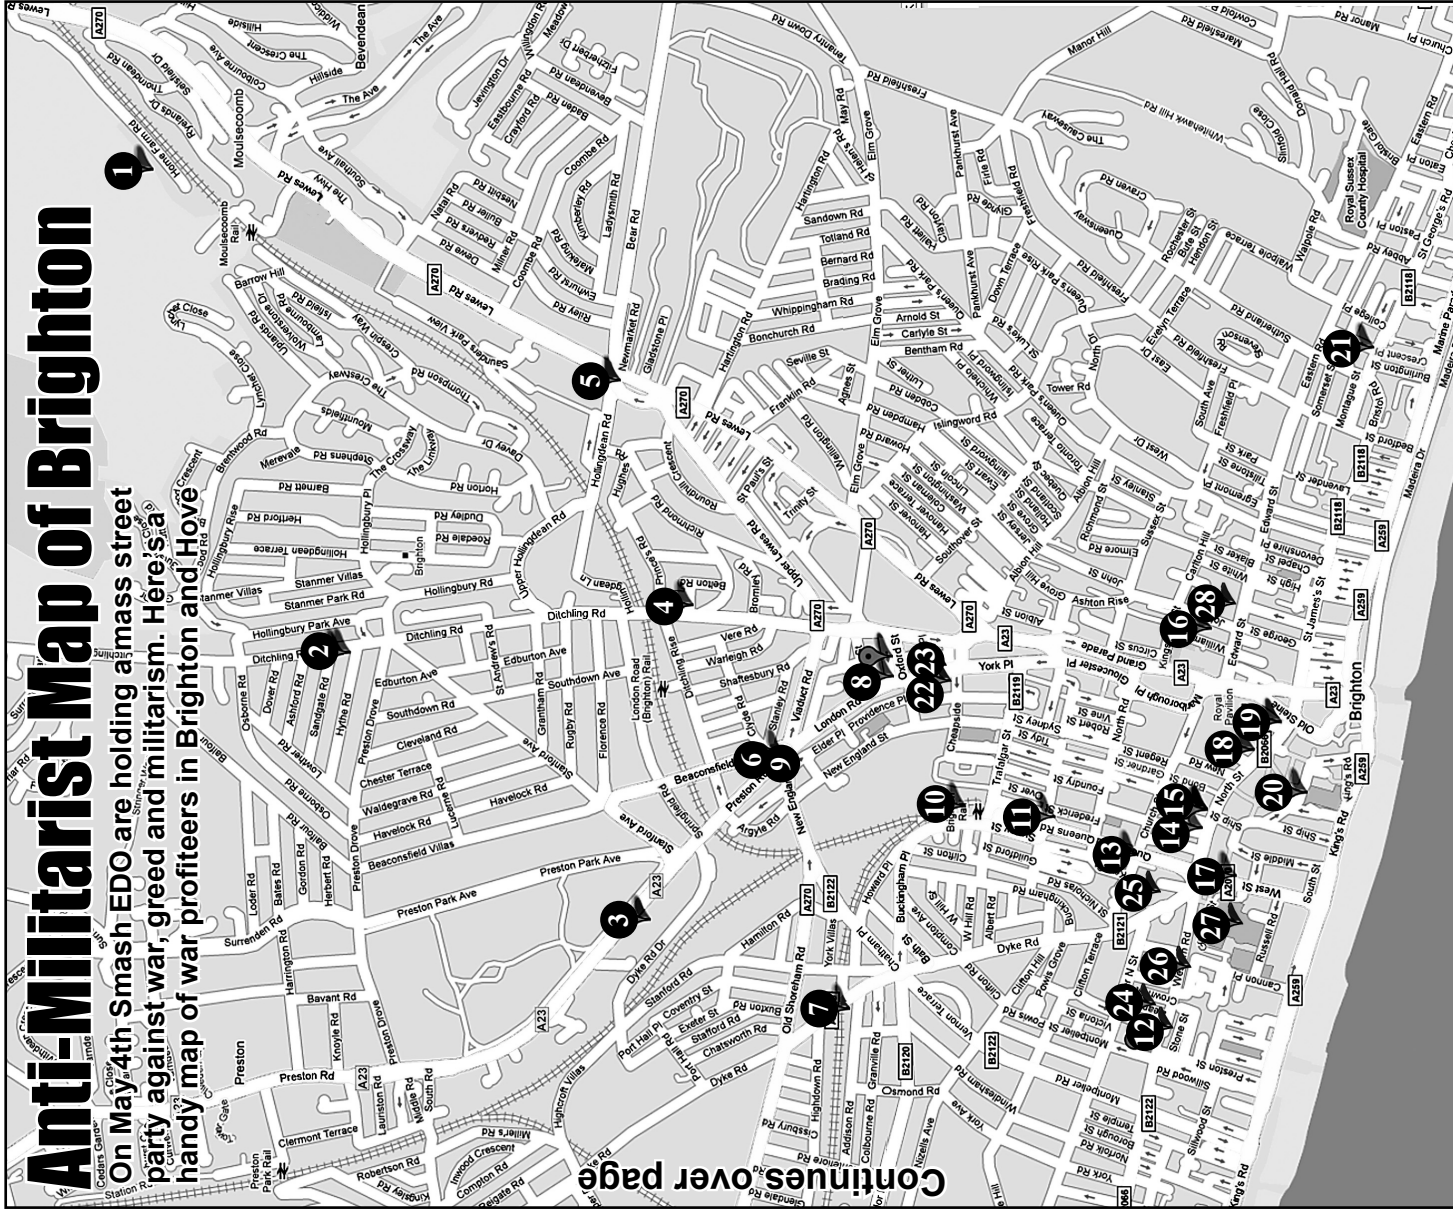

Anti-Militarist Map of Brighton

On May 4th Smash EDO are holding a mass street party against war, greed and militarism. Here's a handy map of war profiteers in Brighton and Hove

Continues over page

★ Arms Manufacturers

(Off Map) 36. Brighton Police -
Hollingbury Custody Centre, Crowhurst Rd, Brighton, BN1, 087457

MAY THE FOURTH BE WITH YOU

Over the years Mayday has been a time to celebrate ordinary people's struggles against global capitalism. The growing anti-militarist movement is a part of that struggle. On May 4th people from across the UK and beyond will come to Brighton in a show of force against EDO MBM/ITT, an arms manufacturer who profit from the suffering of civilians in Iraq, Afghanistan and Palestine. EDO MBM/ITT do not operate in a vacuum. The weapons they manufacture couldn't be produced without the support of other corporations; investors, business partners and companies providing services to them. This map plots the network of companies complicit in ITT's crimes in Brighton.