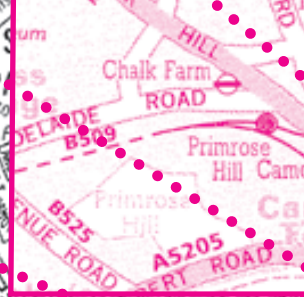

Ally Pally ESF

Friday 15th – Sunday 17th October
 Main ESF location
 Alexandra Park
 See www.fse-esf.org for details
 Nearest Tube: Wood Green
 Nearest Train: Alexandra Palace

The Camden Centre

Thursday 14 – Sunday 17th October
 The Camden Centre,
 Bidborough Street,
 Kings Cross, WC1
 Nearest Tube/Train: Kings Cross / St Pancras

The Bartlett

Friday 15th – Saturday 16th October
 UCL, Wates House,
 22 Gordon Street, WC1
 Nearest Tube: Holborn

Women's Space

Thursday 14th October
 Kings Cross Methodist Church,
 57a Birkenhead St, WC1
 Nearest Tube/Train: Kings Cross / St Pancras

Sunday ESF Demo

Official ESF meetup point - Russel Square

Conway Hall

Wednesday 13th – 17th October
 25 Red Lion Square,
 London WC1
 Nearest Tube: Holborn

LSE

Wednesday 13th – 17th October
 London School of Economics (LSE)
 Clement House,
 Aldwych W1
 Nearest Tube: Holborn

Kings Cross Station