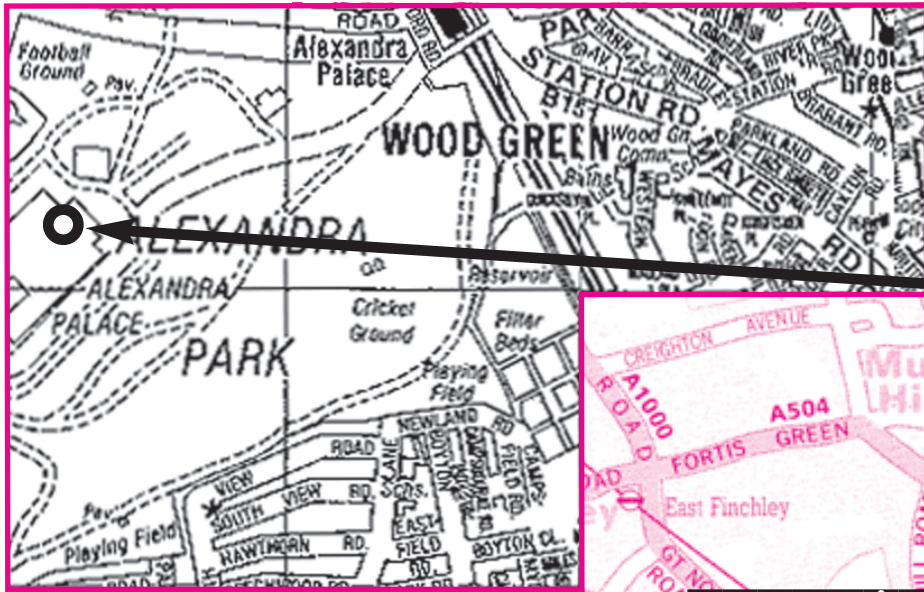

Ally Pally ESF

Friday 15th – Sunday 17th October
 Main ESF location
 Alexandra Park
 See www.fse-esf.org for details
 Nearest Tube: Wood Green
 Nearest Train: Alexandra Palace

The Camden Centre

Thursday 14 – Sunday 17th October
 The Camden Centre,
 Bidborough Street,
 Kings Cross, WC1
 Nearest Tube/Train: Kings Cross / St Pancras

The Bartlett

Friday 15th – Saturday 16th October
 UCL, Wates House,
 22 Gordon Street, WC1
 Nearest Tube: Holborn

Women's Space

Thursday 14th October
 Kings Cross Methodist Church,
 57a Birkenhead St, WC1
 Nearest Tube/Train: Kings Cross / St Pancras

Sunday ESF Demo

Official ESF meetup point - Russel Square

Conway Hall

Wednesday 13th – 17th October
 25 Red Lion Square,
 London WC1
 Nearest Tube: Holborn

LSE

Wednesday 13th – 17th October
 London School of Economics (LSE)
 Clement House,
 Aldwych W1
 Nearest Tube: Holborn