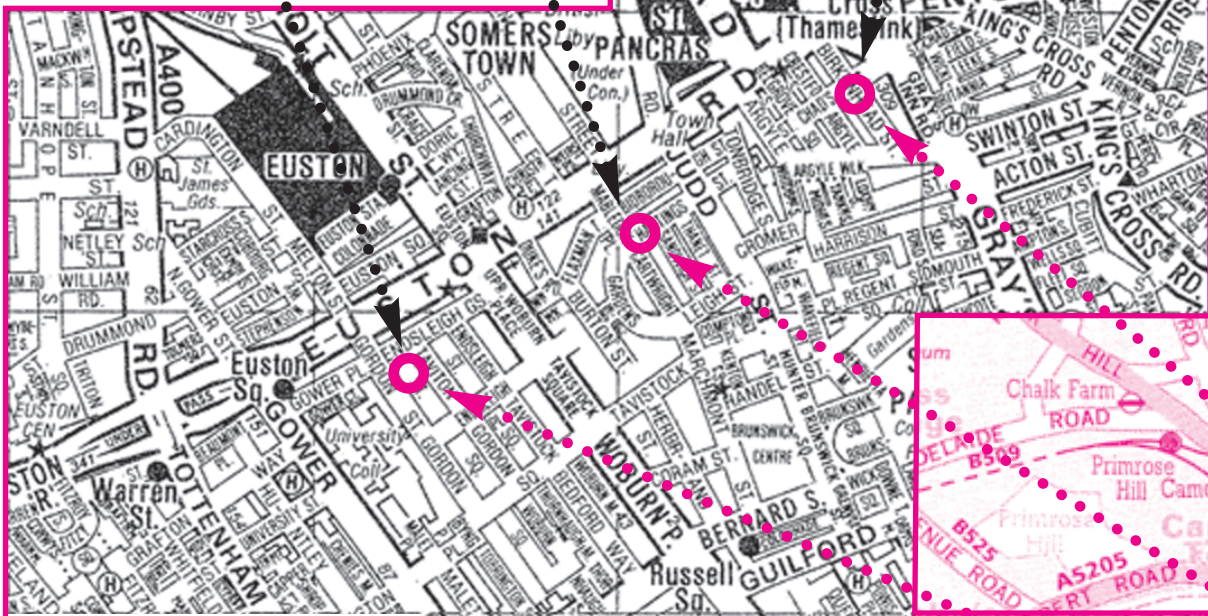

Ally Pally ESF

Friday 15th – Sunday 17th October
 Main ESF location
 Alexandra Park
 See www.fse-esf.org for details
 Nearest Tube: Wood Green
 Nearest Train: Alexandra Palace

The Camden Centre

Thursday 14 – Sunday 17th October
 The Camden Centre,
 Bidborough Street,
 Kings Cross, WC1
 Nearest Tube/Train: Kings Cross / St Pancras

The Bartlett

Friday 15th – Saturday 16th October
 UCL, Wates House,
 22 Gordon Street, WC1
 Nearest Tube: Holborn

Women's Space

Thursday 14th October
 Kings Cross Methodist Church,
 57a Birkenhead St, WC1
 Nearest Tube/Train: Kings Cross / St Pancras

Sunday ESF Demo

Official ESF meetup point - Russel Square

Conway Hall

Wednesday 13th – 17th October
 25 Red Lion Square,
 London WC1
 Nearest Tube: Holborn

LSE

Wednesday 13th – 17th October
 London School of Economics (LSE)
 Clement House,
 Aldwych W1
 Nearest Tube: Holborn

Kings Cross Station